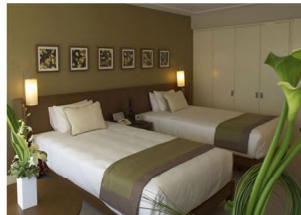

KEIO PLAZA HOTEL

4 STAR

Hotel Distance: 200 Metres from the Marathon start line

Located in the heart of Tokyo, this hotel is within walking distance to Shinjuku Station, a vast variety of restaurants and bars, shopping areas and right across the road from the Marathon start line.

The hotel has a large choice of dining styles to experience.

STANDARD	TWIN SHARE	SINGLE ROOM
RUNNER	FROM $3399 AUD	FROM $4799 AUD
SUPPORTER	FROM $2557 AUD	FROM $3953 AUD
PREMIUM	TWIN SHARE	SINGLE ROOM
RUNNER	FROM $3896 AUD	FROM $5291 AUD
SUPPORTER	FROM $2886 AUD	FROM $4281 AUD

PACKAGES INCLUDE:

- GUARANTEED Race Entry (Runners Only)
- 4 nights' accommodation
  Check-In 27 Feb | Check-Out 02 Mar 2020
- Breakfast Daily
- Bus Transfer from the Marathon Finish back to the hotel
- Special Invitation to the official After Run Party (an amazing cultural post-race celebration not to be missed and includes food, drinks and Japanese live entertainment - Sunday (applies to the Premium Package only for Runners and Supporters)
- Limited Edition Tokyo Marathon 2020 Official Jacket (applies to Premium Package only for Runners)
- Personalised Travelling Fit "Australia" Running Top
  Exclusive to Travelling Fit clients
- Invite to Travelling Fit's Tokyo Marathon Closed Facebook Group
  Exclusive to Travelling Fit clients
- Travelling Fit representatives on site and available for questions
  Exclusive to Travelling Fit clients

Optional Tour: Half Day City Tour with drop off at Expo on Fri 28 Feb - $179 per person

Land arrangement operated by KNT, Japan.

To book or for more information contact Travelling Fit... Your Marathon and Travel Specialists
Phone 1300 728 296 | www.travellingfit.com | Email: sales@travellingfit.com

Please Note: All prices are quoted in Australian dollars and are based on a per person basis.
Prices are subject to change at any time without prior notice.

TravellingFit
Run the World.